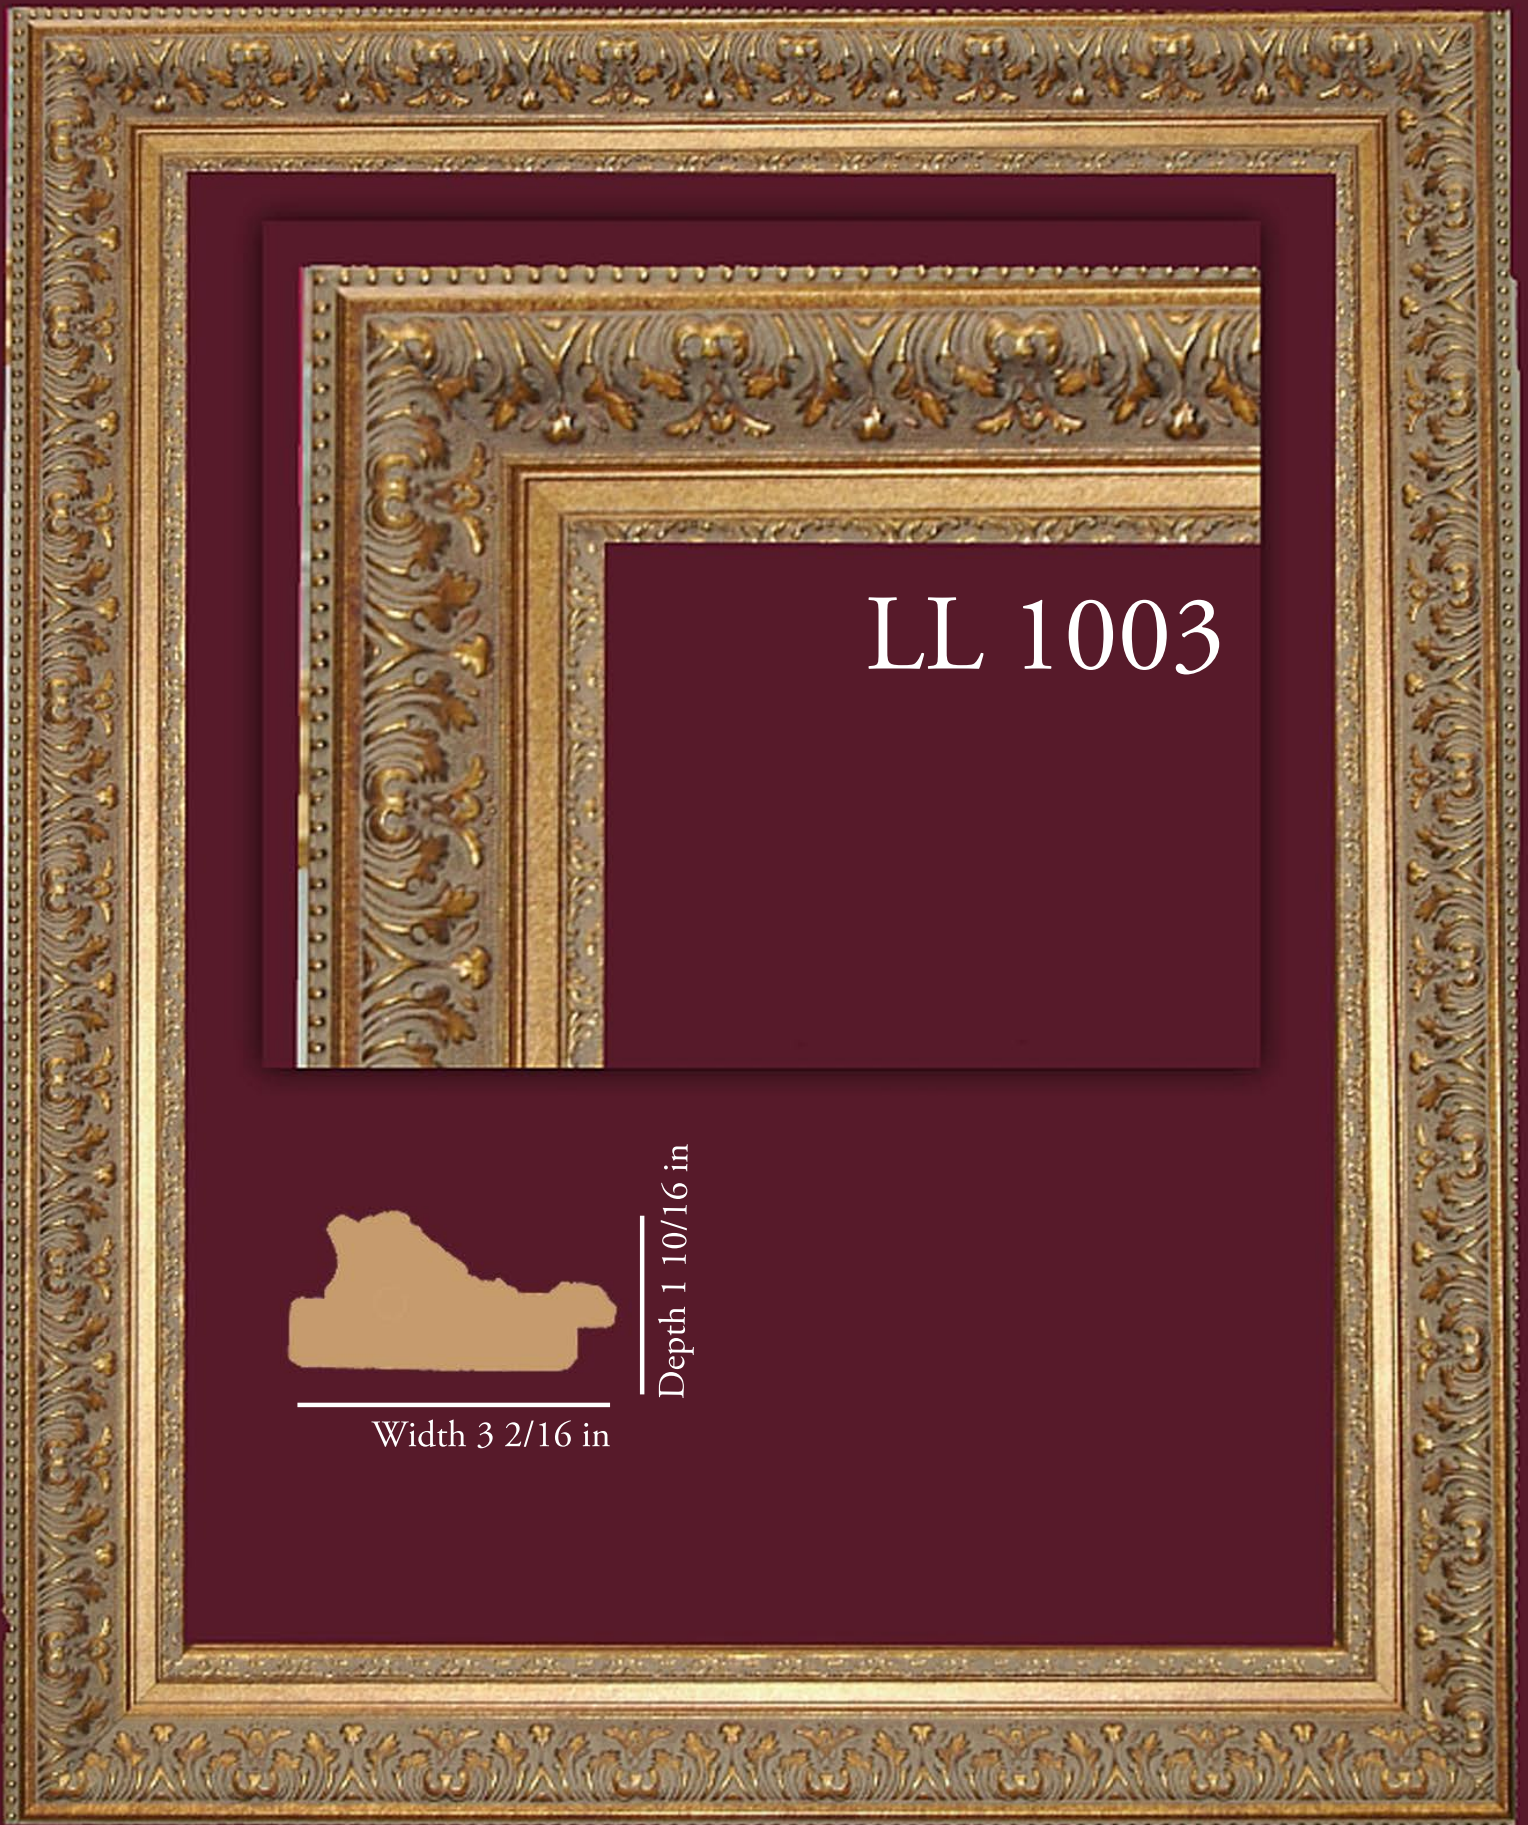

The frame styles that make up this custom collection vary from traditional to modern and boast a wide variety of finishes. All are a good width to be compatible to the width of the subject's face.

LL 1002

Width 3 1/4 in

Depth 1 3/4 in

LEON LOARD™

www.LeonLoard.com ● 800-235-6273

LL 1003

Width  $3 \frac{2}{16}$  in

Depth  $1 \frac{10}{16}$  in

LEON LOARD™